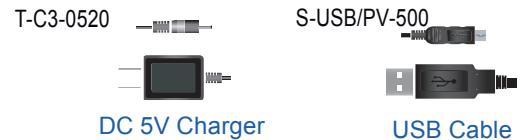

Standard Accessories