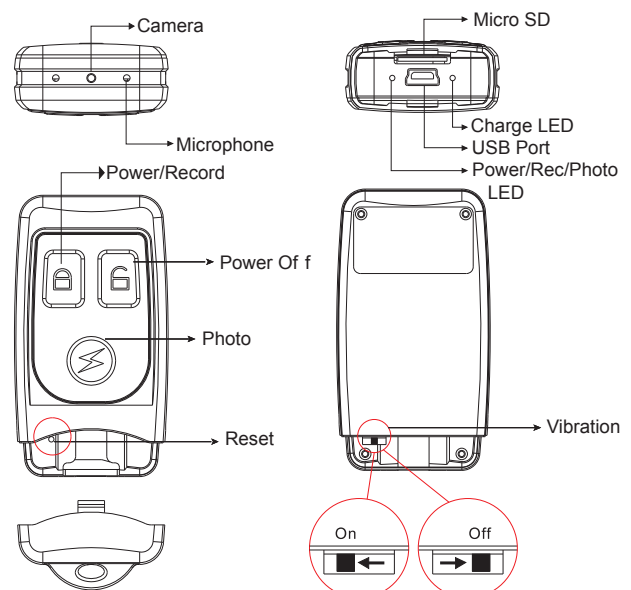

Product Design

*Specification and appearance may be subjected to change without notice